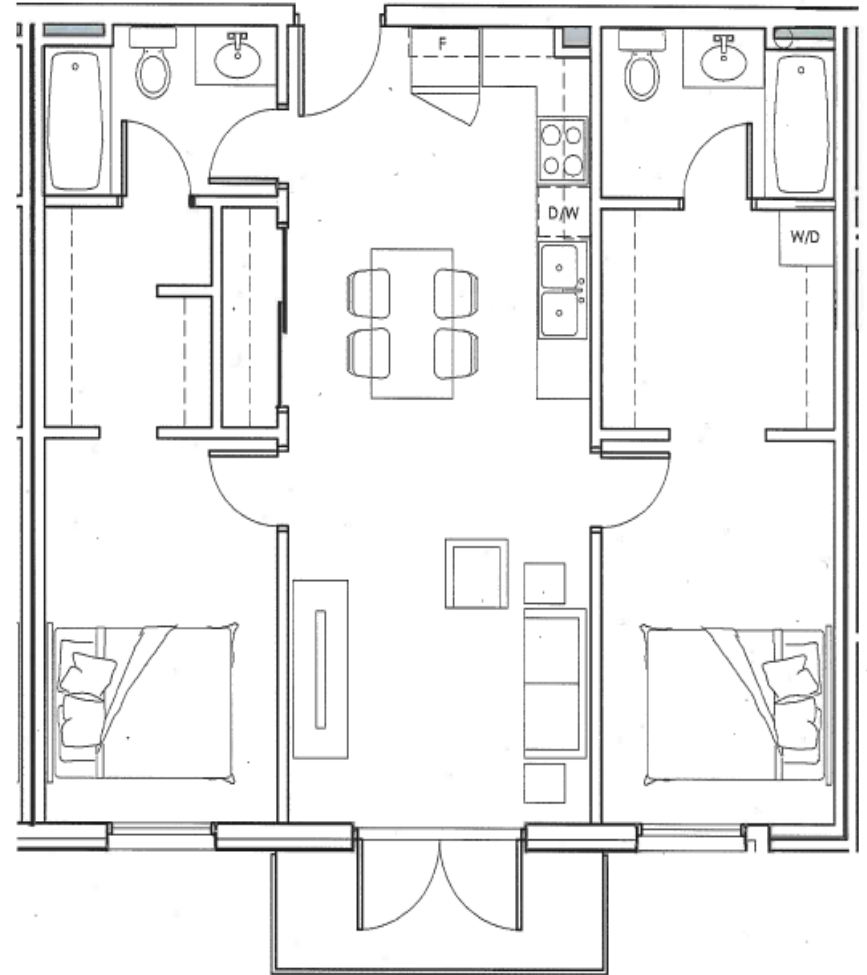

QUEBEC STREET HOUSE

SUITES 106, 206, 306, 406

880 SQ. FT.

2 BEDROOM 2 BATH

RENT: \$1100-1250/MONTH

NOT INCLUDED IN RENT

\$40/MONTH PARKING

\$40/MONTH HYDRO