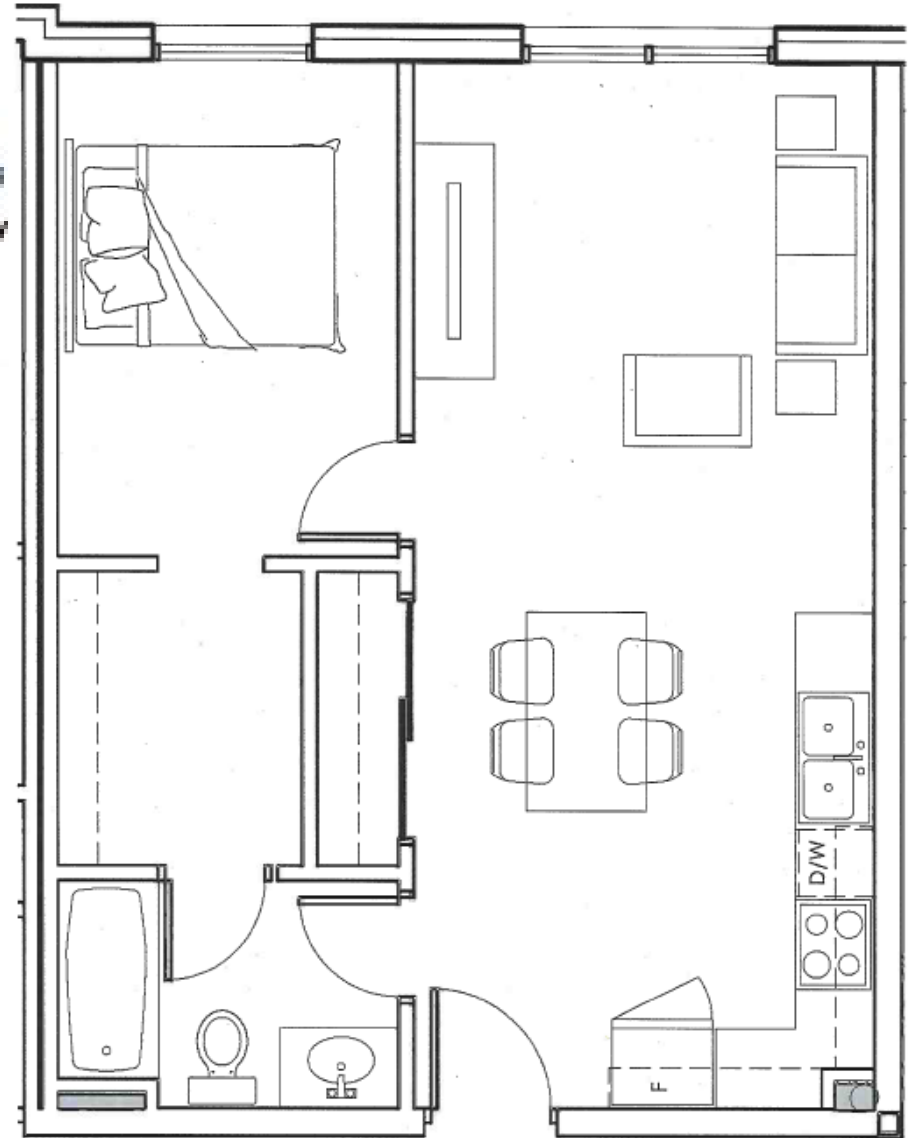

QUEBEC STREET HOUSE

SUITE 103

585 SQ. FT.

1 BEDROOM 1 BATH

RENT: \$850/MONTH

NOT INCLUDED IN RENT

\$40/MONTH PARKING

\$40/MONTH HYDRO