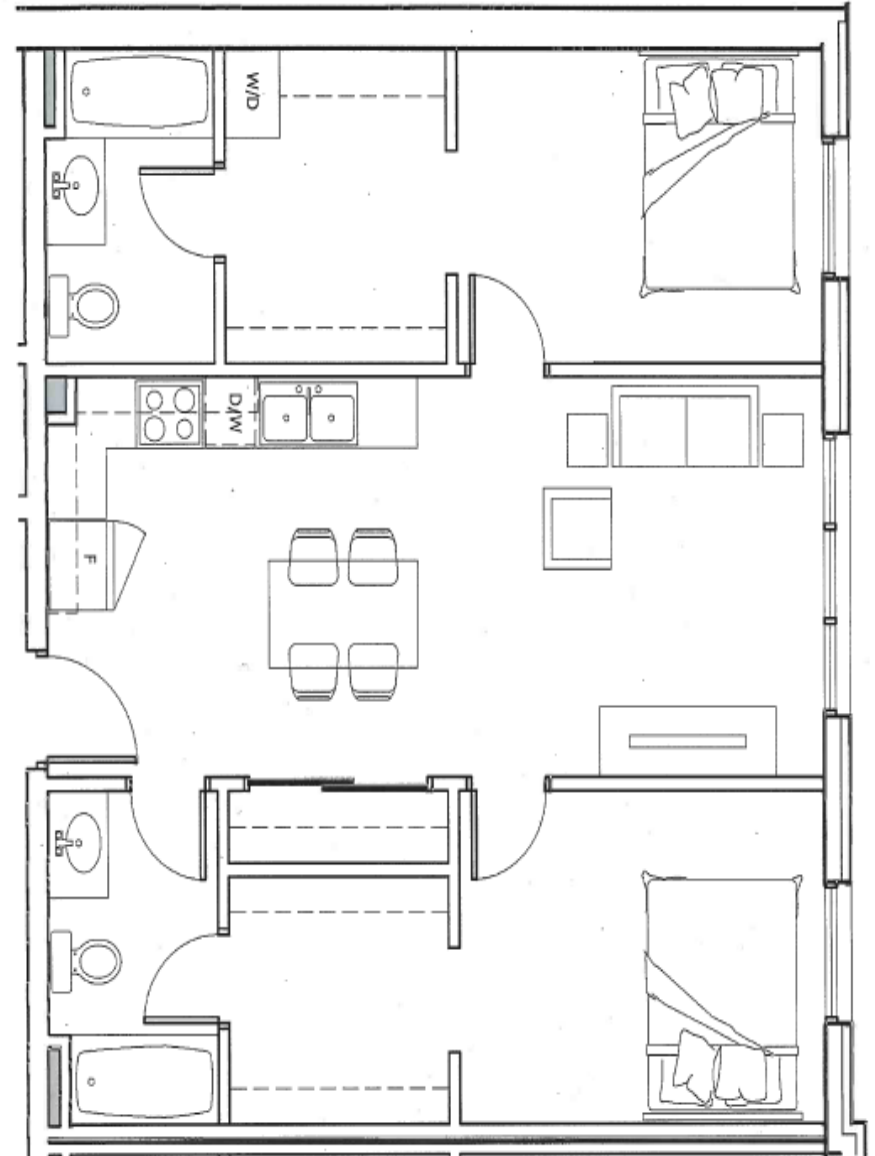

QUEBEC STREET HOUSE

SUITES 107, 109, 207, 209, 307,
309, 407, 409

880 SQ. FT.

2 BEDROOM 2 BATH

RENT: \$1100-1200/MONTH

NOT INCLUDED IN RENT

\$40/MONTH PARKING

\$40/MONTH HYDRO