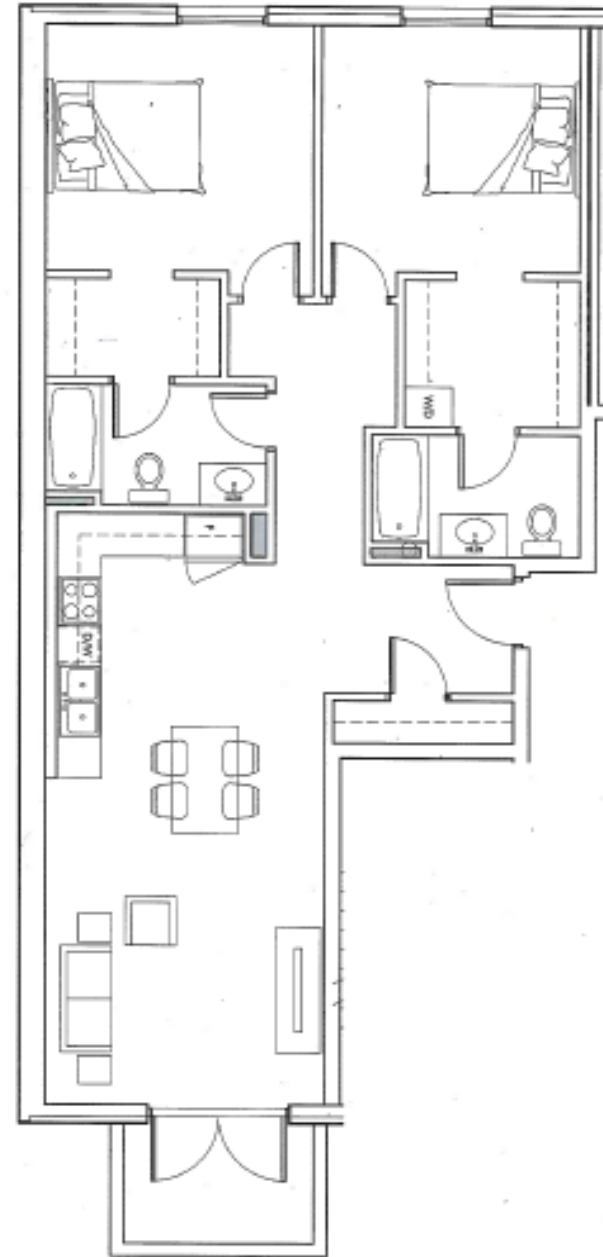

QUEBEC STREET HOUSE

SUITES 101, 201, 301, 401

1,107 SQ. FT.

2 BEDROOM 2 BATH

RENT: \$1200-1300/MONTH

NOT INCLUDED IN RENT

\$40/MONTH PARKING

\$40/MONTH HYDRO

QUEBEC STREET HOUSE

SUITES 102, 202, 302, 402

579 SQ. FT.

STUDIO 1 BATH

RENT: \$800-875/MONTH

NOT INCLUDED IN RENT

\$40/MONTH PARKING

\$40/MONTH HYDRO

QUEBEC STREET HOUSE

SUITE 103

585 SQ. FT.

1 BEDROOM 1 BATH

RENT: \$850/MONTH

NOT INCLUDED IN RENT

\$40/MONTH PARKING

\$40/MONTH HYDRO