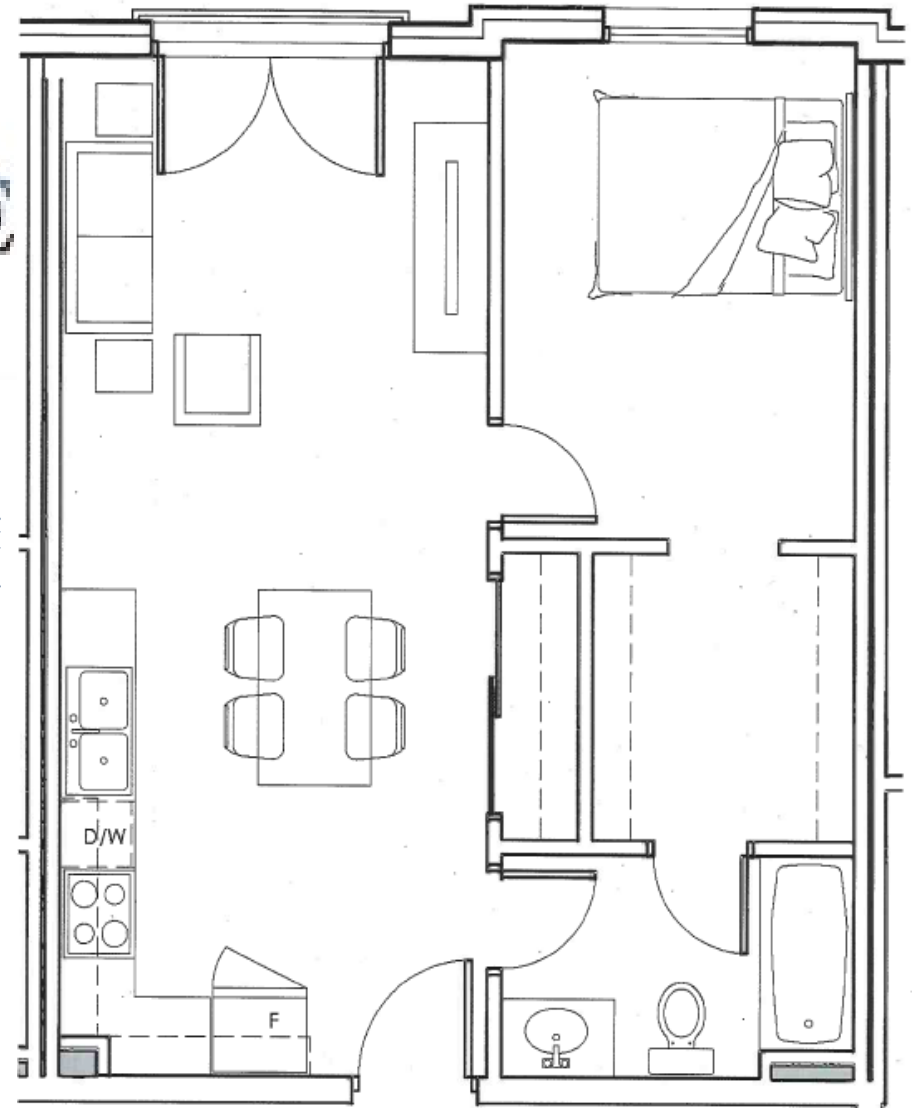

QUEBEC STREET HOUSE

SUITES 105, 205, 305, 405

608 SQ. FT.

1 BEDROOM 1 BATH

RENT: \$850-900/MONTH

NOT INCLUDED IN RENT

\$40/MONTH PARKING

\$40/MONTH HYDRO