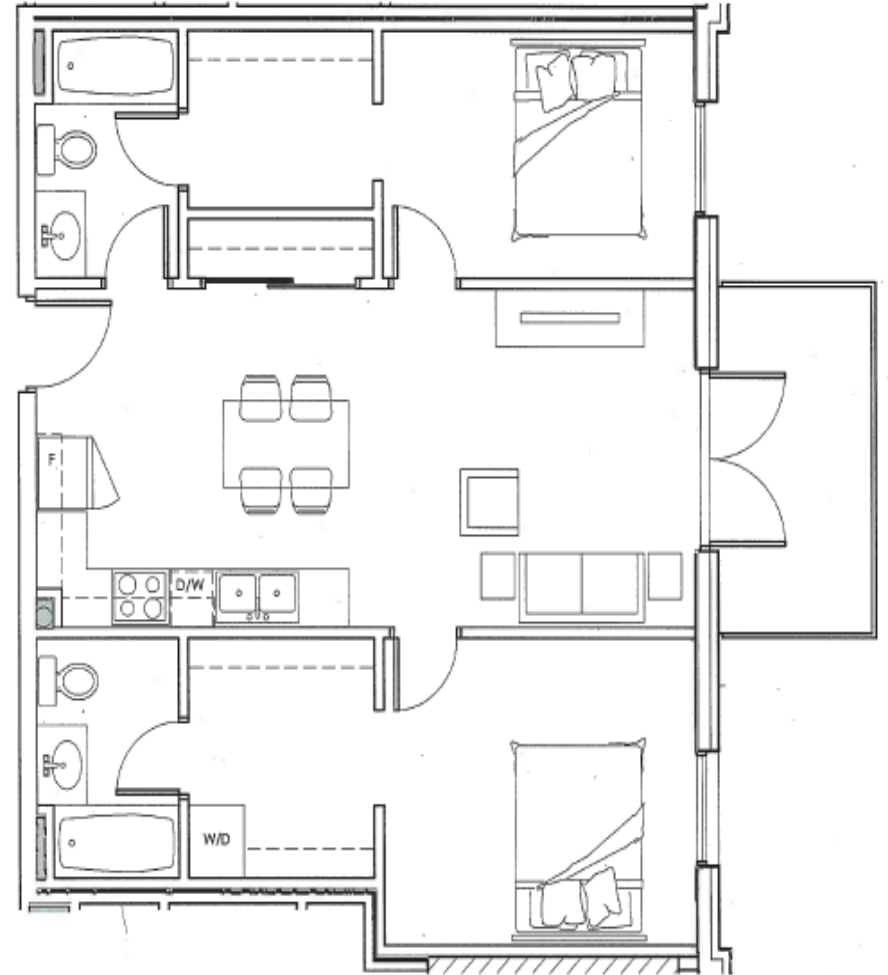

QUEBEC STREET HOUSE

SUITES 203, 303, 403

862 SQ. FT.

2 BEDROOM 2 BATH

RENT: \$1150-1200/MONTH

NOT INCLUDED IN RENT

\$40/MONTH PARKING

\$40/MONTH HYDRO