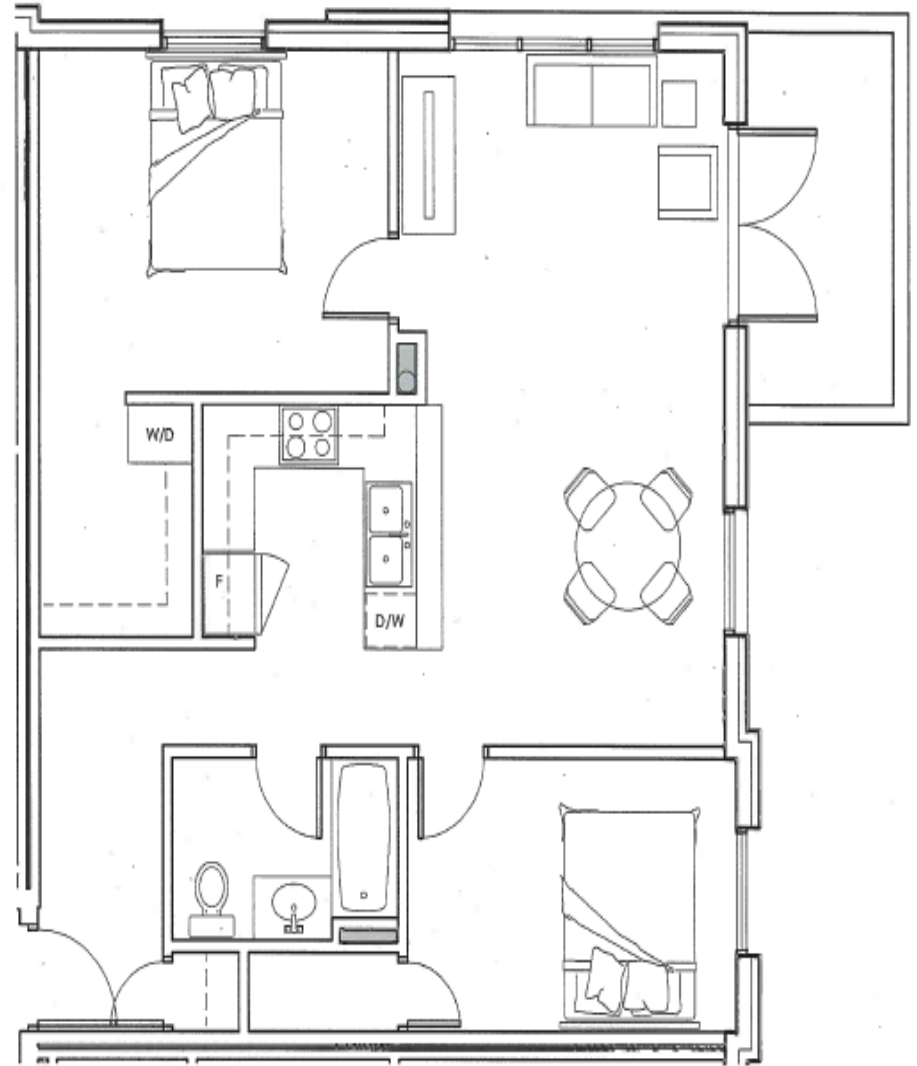

QUEBEC STREET HOUSE

SUITES 104, 204, 304, 404

885 SQ. FT.

2 BEDROOM 1 BATH

RENT: \$1050-1150/MONTH

NOT INCLUDED IN RENT

\$40/MONTH PARKING

\$40/MONTH HYDRO