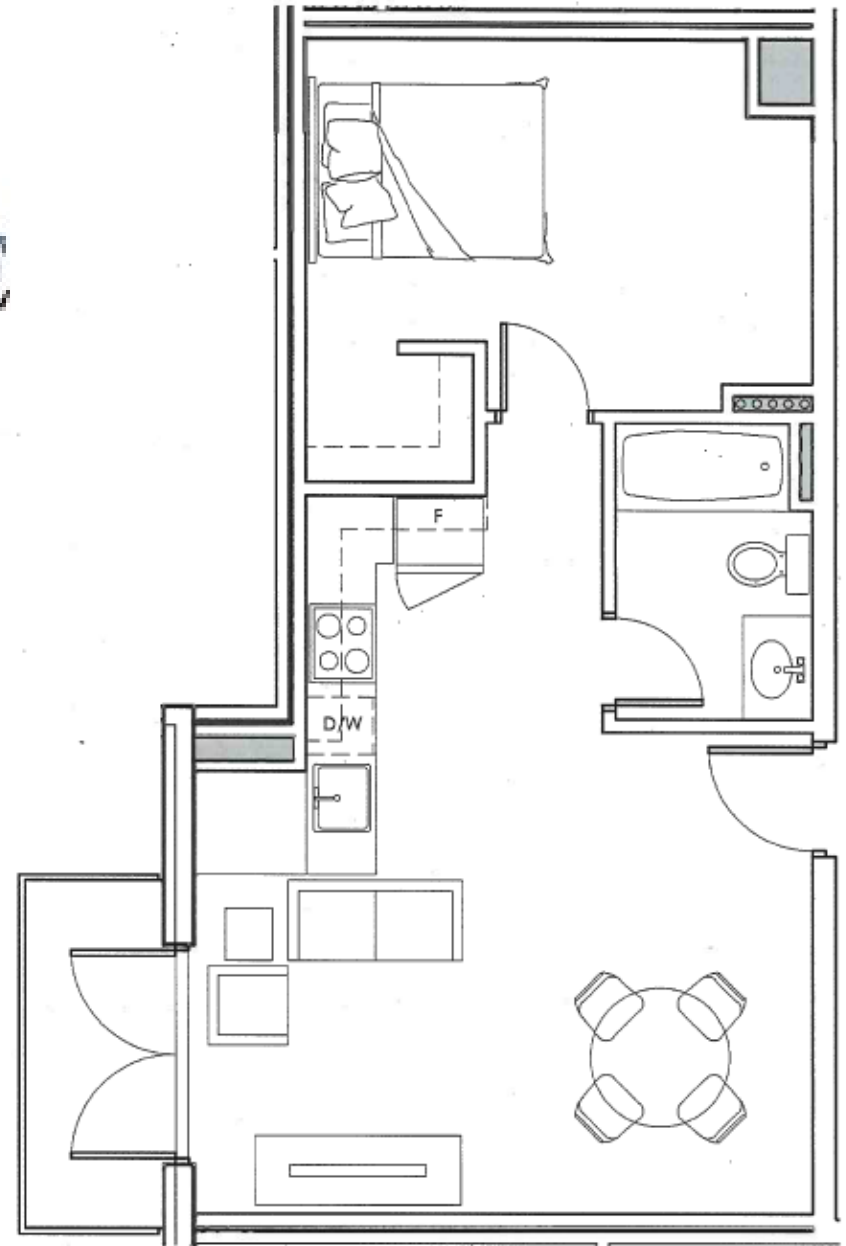

QUEBEC STREET HOUSE

SUITES 102, 202, 302, 402

579 SQ. FT.

STUDIO 1 BATH

RENT: \$800-875/MONTH

NOT INCLUDED IN RENT

\$40/MONTH PARKING

\$40/MONTH HYDRO

QUEBEC STREET HOUSE

SUITE 103

585 SQ. FT.

1 BEDROOM 1 BATH

RENT: \$850/MONTH

NOT INCLUDED IN RENT

\$40/MONTH PARKING

\$40/MONTH HYDRO