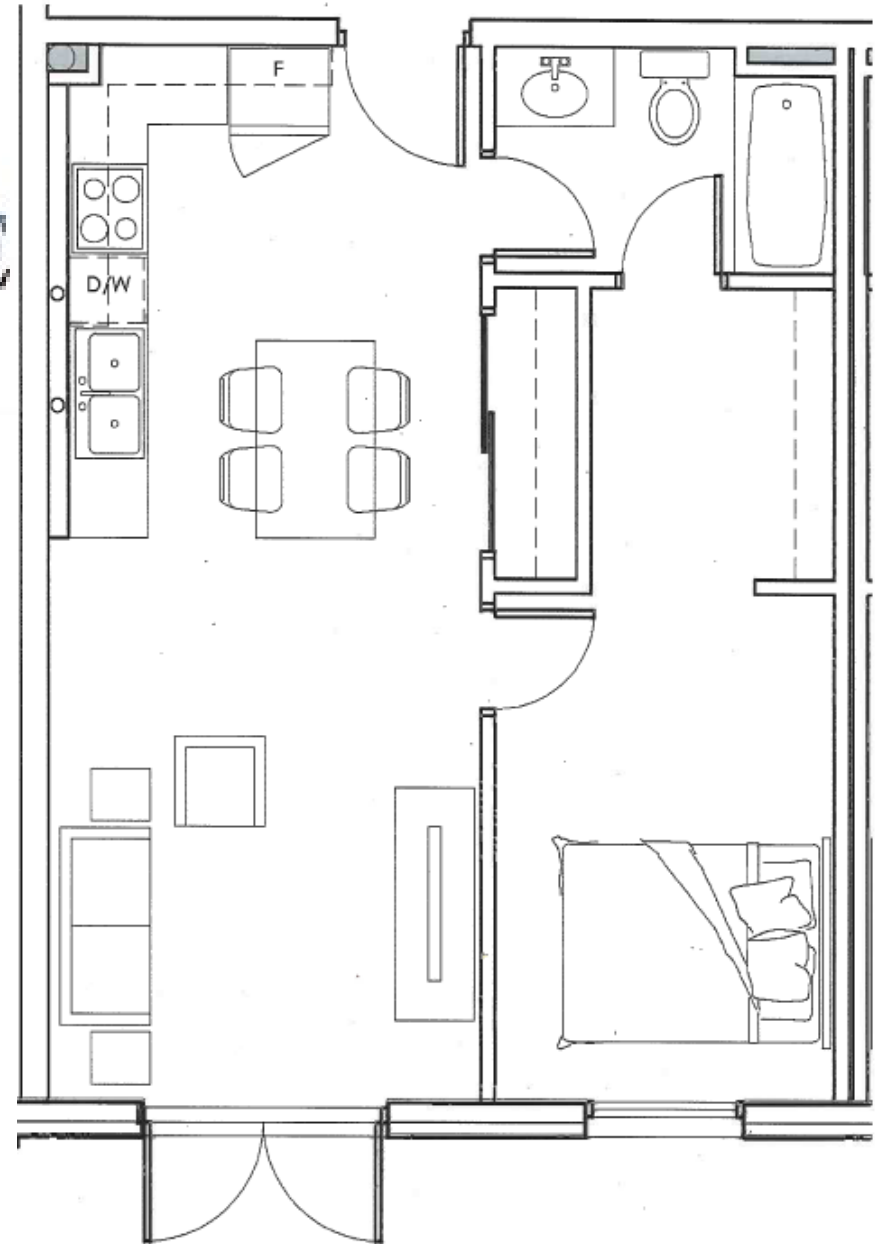

QUEBEC STREET HOUSE

SUITE 108

576 SQ. FT.

1 BEDROOM 1 BATH

RENT: \$825/MONTH

NOT INCLUDED IN RENT

\$40/MONTH PARKING

\$40/MONTH HYDRO